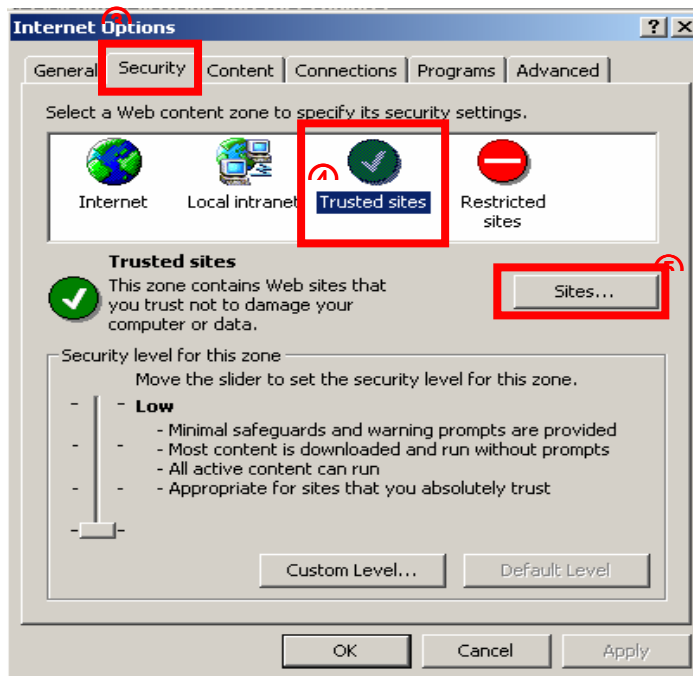

How to set Internet Browser

Before using Web-Viewer, please add www.j2kip.com on Trusted Sites at first installation as follows. (Tools -> Internet Options -> Security)

Web Viewer

1. Please click the following icon to operate Web-Viewer.

Click

2. The following Web-Viewer will pop up.

Press **CONNECT** button to see Live image.

3. You can see the Live image.