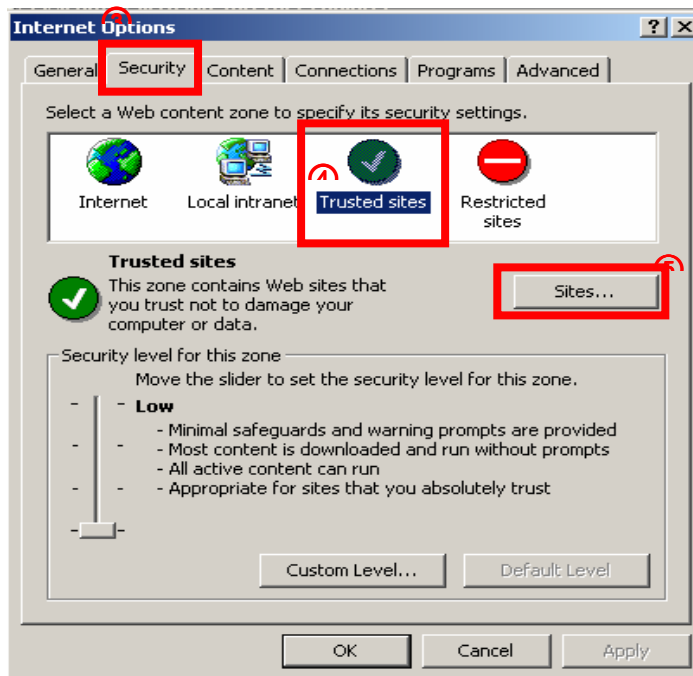

# How to set Internet Browser

Before using Web-Viewer, please add [www.j2kip.com](http://www.j2kip.com) on Trusted Sites at first installation as follows. (Tools -> Internet Options -> Security)

# Web Viewer

1. Please click the following icon to operate Web-Viewer.

2. The following Web-Viewer will pop up.

Press **CONNECT** button to see Live image.

3. You can see the Live image.