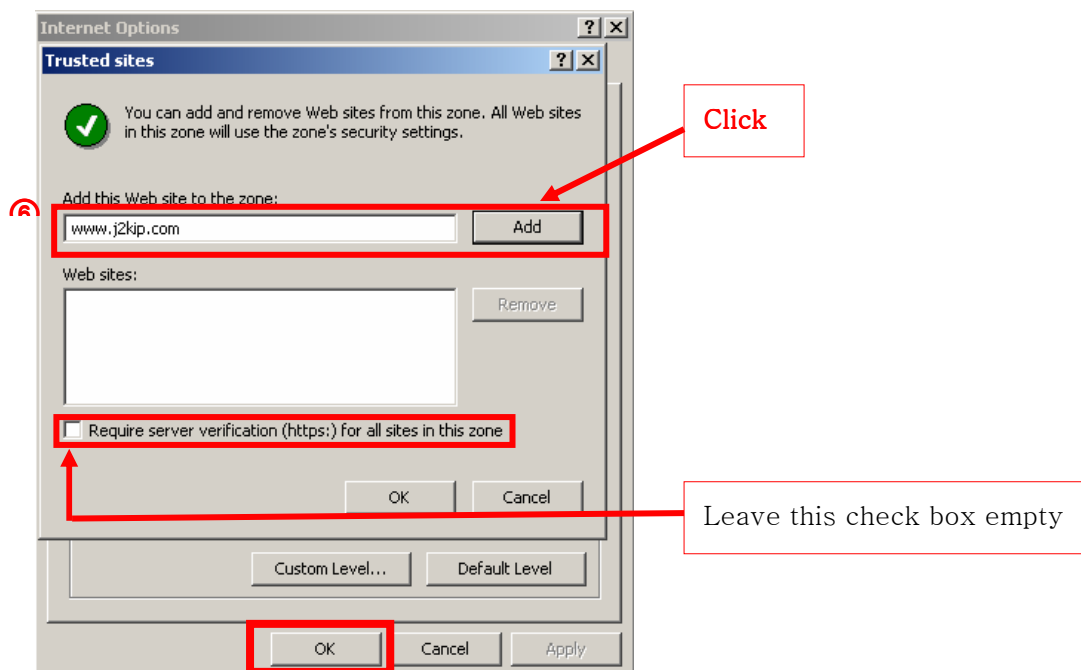

# Web Viewer

1. Please click the following icon to operate Web-Viewer.

2. The following Web-Viewer will pop up.

Press **CONNECT** button to see Live image.

3. You can see the Live image.