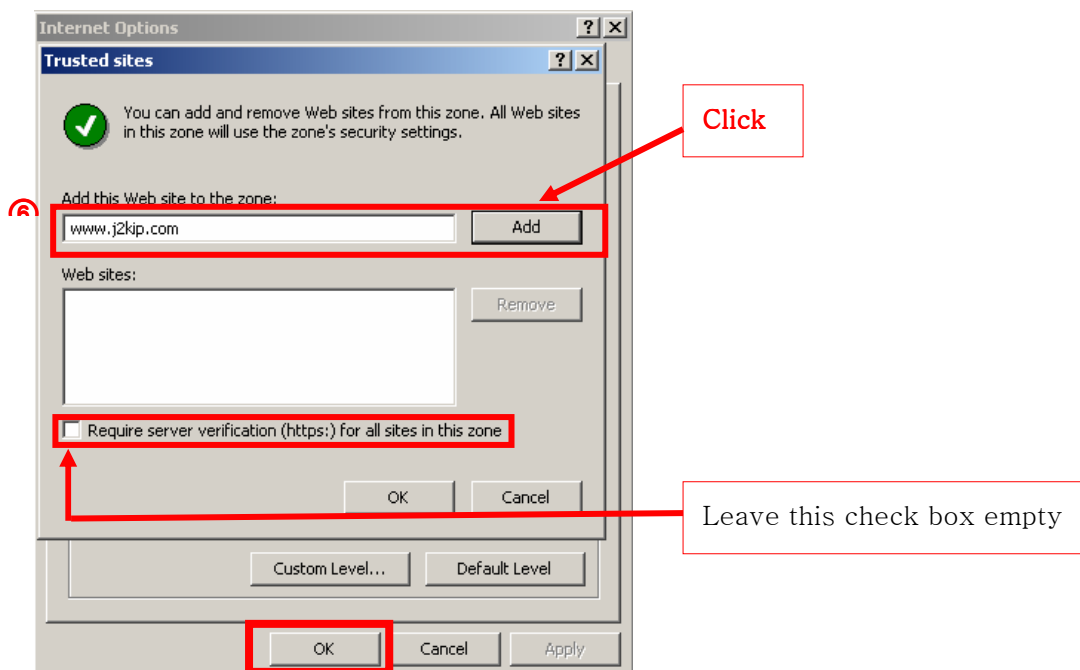

How to set Internet Browser

Before using Web-Viewer, please add www.j2kip.com on Trusted Sites at first installation as follows. (Tools -> Internet Options -> Security)

Web Viewer

1. Please click the following icon to operate Web-Viewer.

Click

2. The following Web-Viewer will pop up.

Press **CONNECT** button to see Live image.

3. You can see the Live image.