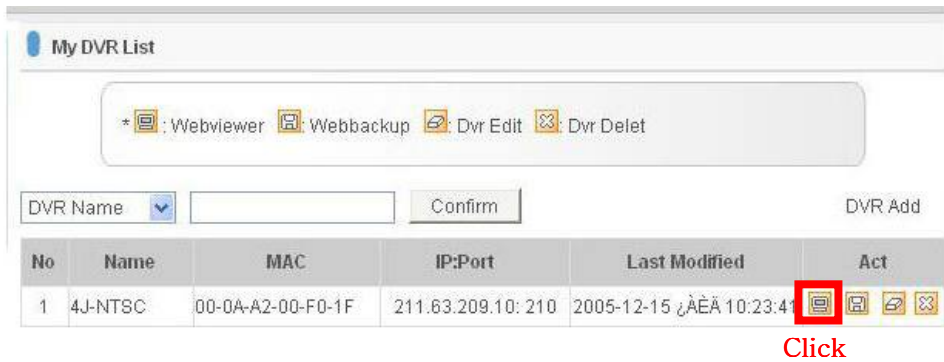

# How to set Internet Browser

Before using Web-Viewer, please add [www.j2kip.com](http://www.j2kip.com) on Trusted Sites at first installation as follows. (Tools -> Internet Options -> Security)

# Web Viewer

1. Please click the following icon to operate Web-Viewer.

2. The following Web-Viewer will pop up.

Press **CONNECT** button to see Live image.

3. You can see the Live image.